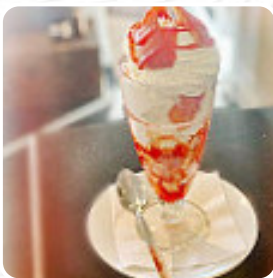

Art Cafe Menu

<https://menuweb.menu>

H3 Newark Road South, Fife, United Kingdom

+441592770905 - <http://www.theartcafeglenrothes.com/>

A **comprehensive menu** of Art Cafe from Fife covering all **26** courses and drinks can be found here on the food list. The Art Cafe at Robertson Fine Art in Glenrothes is known as one of the top spots in the region to enjoy a delicious lunch or coffee and cakes. Our in-house award-winning Head Baker Yvonne creates freshly baked scones and cakes daily, ensuring a first-class experience for our customers. Whether you're stopping by for breakfast, lunch, or just a coffee with a friend, The Art Cafe is sure to impress.

Menu La Vermuteria

Panini E Panini Caldi

HAMBURGER

Frutti Di Mare

CALAMARI

Bevande

BEVANDE

Pesce

Questi Tipi Di Piatti Vengono Serviti

CARNE

POLLO

PESCIARE

HAMBURGER

PANE

PASTA

DESSERT