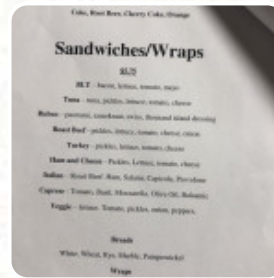

Shake N Dog Menu

<https://menuweb.menu>

651 N Main St, MA 01453-1815, United States, Leominster
(+1)9782307977 - <https://www.shakendogs.com/>

Here you can find the [menu of Shake N Dog](#) in Leominster. At the moment, there are **15** meals and drinks on the food list. Nestled in Leominster, Shake N Dog Company has quickly become a beloved destination for food lovers. This charming eatery specializes in mouthwatering burgers, delicious hot dogs, and indulgent shakes, all served in a beautifully curated atmosphere. Patrons rave about the expertly cooked cheeseburgers and the delightful hot dogs, adorned with thoughtfully chosen toppings. The shakes, particularly the creatively flavored options, have earned rave reviews for their creamy texture and balanced sweetness. With a welcoming vibe, attentive service, and a commitment to quality, Shake N Dog is a must-visit that promises a delightful culinary experience.