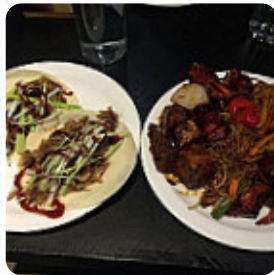

## Cosmo Wolverhampton Menu

<https://menuweb.menu>

Unit B8 Bentley Bridge Retail Park, Wolverhampton, United Kingdom  
+441902722233 - <http://www.cosmo-restaurants.co.uk/>

On this website, you can find the **complete [menu](#) of Cosmo Wolverhampton** from Wolverhampton. Currently, there are **15** meals and drinks up for grabs. Despite mixed reviews, this restaurant offers a variety of dishes from around the world in a lively atmosphere. Some patrons experienced long waits, disappointing food, and crowded conditions, while others enjoyed the selection and service. Bottomless drink options and live cooking stations add to the appeal. Pricing varies, with some finding it overpriced for the experience. Overall, a place to indulge in diverse cuisines, but may not be worth the expense on a busy night. Consider visiting earlier or during off-peak times to avoid crowds and potential service issues.

## These Types Of Dishes Are Being Served

CHICKEN

PIZZA

SALAD

PASTA

MEAT

---