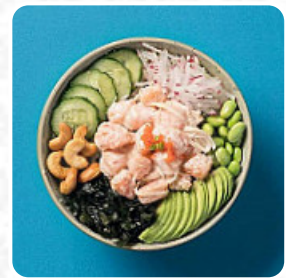

Il locale di COLLEGNO offre **17 vari menu e bevande** sul [la carta](#) per un costo medio di 7 €.