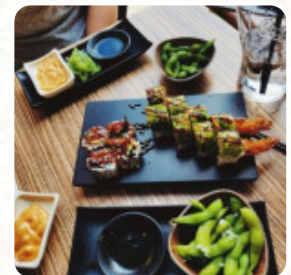

Her finder du den [menu fra Great Sushi](#) i Ballerup. I øjeblikket er der **15** retter og drikkevarer i menuen. Great Sushi offers a fixed price all-you-can-eat menu with fresh, tasty food and efficient service. The prices are reasonable, the portions are generous, and the overall experience is satisfactory. The atmosphere is minimalist, but the focus is on the quality of the food. The sushi is good, the service is fast, and the staff is helpful. While it may not be a top-tier sushi restaurant, it offers great value for money. Overall, Great Sushi in Ballerup is a solid choice for a casual sushi dining experience.