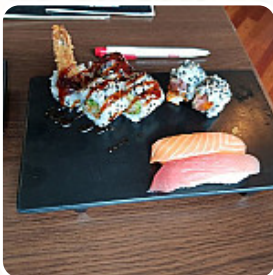

Her finder du den [menu fra Great Sushi](#) i Ballerup. I øjeblikket er der **15** retter og drikkevarer i menuen. Great Sushi offers a fixed price all-you-can-eat menu with fresh, tasty food and efficient service. The prices are reasonable, the portions are generous, and the overall experience is satisfactory. The atmosphere is minimalist, but the focus is on the quality of the food. The sushi is good, the service is fast, and the staff is helpful. While it may not be a top-tier sushi restaurant, it offers great value for money. Overall, Great Sushi in Ballerup is a solid choice for a casual sushi dining experience.