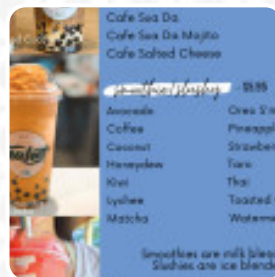

Tealeaf Cafe Menu

<https://menuweb.menu>
 1275 1st St, Gilroy, United States
 (+1)6693275177 - <https://www.tealeaf-cafe.com/>

A complete [menu](#) of Tealeaf Cafe from Gilroy featuring all 8 meals and drinks can be found here on the menu.

Tealeaf Cafe Menu

Salads

VERMICELLI FRESH NOODLES AND VEGETABLES

Smoothies

STRAWBERRY MINT

Thai

THAI TEA

Snacks

TOFU

AVOCADO

WATERMELON

Tealeaf Cafe Menu

LYCHEE

PINEAPPLE

Tealeaf Cafe

1275 1st St, Gilroy, United States