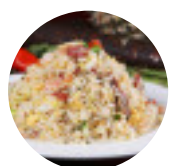

YAKISOBA VEGETALI	9 €
YAKISOBA GAMBERI	11 €
YAKISOBA GAMBERI* SALMONE	12 €

A La Carte

BARCHE EXTRA LARGE (100 PZ)
BARCHE LARGE (70 PZ)
BARCHE MEDIUM (50 PZ)
BARCHE SMALL (30 PZ)

Dessert

GINGER ICE CREAM	5 €
NEW YORK CHEESECAKE	7 €
CLASSIC TIRAMISU	7 €
MOCHI MIX	

Fried Rice

FRIED RICE VEGETALI	9 €
FRIED RICE GAMBERI*	11 €
FRIED RICE SALMONE	11 €

FRIED RICE GAMBERI* SALMONE	12 €
FRIED RICE	

Bevande

ACQUA SAN BENEDETTO MILLENNIUM (BOTTIGLIA 65 CL)	3 €
TE VERDE FREDDO	3 €
BIRRA ASAHI (BOTTIGLIA 33 CL)	4 €
BIRRA KIRIN ICHIBAN (BOTTIGLIA 33 CL)	4 €
BIRRA SAPPORO SILVER (LATTINA 65 CL)	7 €
SAKÈ TAKARA SIERRA (30 CL)	10 €
SAKÈ SHO CHIKU BAI (18 CL)	6 €