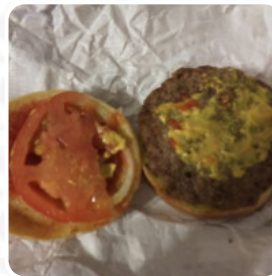

Pete's Pad Menu

<https://menuweb.menu>
611 Clarke Rd, London, Canada

TE'S PA

[The menu](#) of Pete's Pad from London contains about **63** different courses and drinks. On average you pay about CA$20 for a dish / drink.